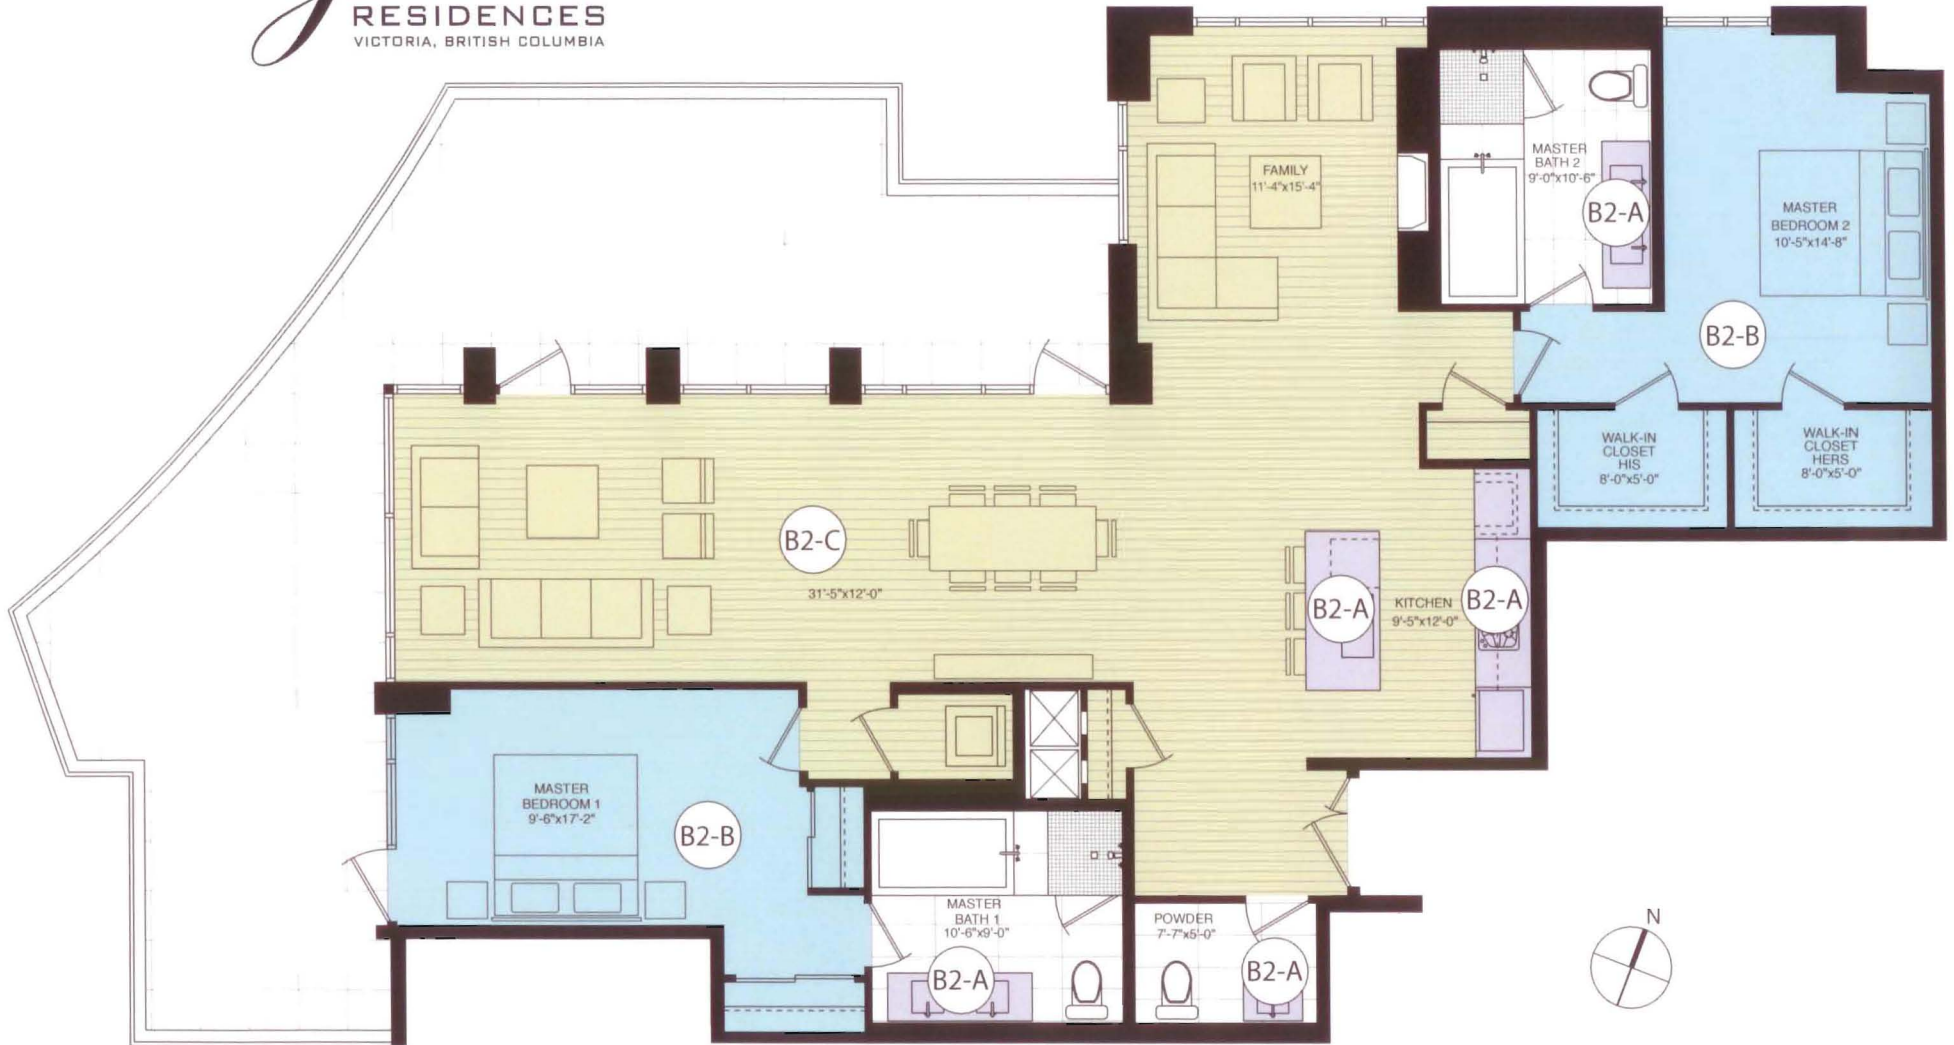

# Bayview

RESIDENCES  
VICTORIA, BRITISH COLUMBIA

BAYVIEW 1 - SUITE 304  
 2 MASTER BEDROOMS  
 2 MASTER BATHROOMS  
 1 POWDER ROOM  
 1 TERRACE  
 INTERIOR SQ. FT. 1782  
 EXTERIOR SQ. FT. 684

## SUITE 304 - BAUHAUS 2

	<b>B2-A</b> DARK BROWN TOBACCO CABINETS		<b>B2-B</b> LIGHT CARPET		<b>B2-C</b> WHITE OAK LIGHT HARDWOOD
---	--	---	--------------------------------	---	--